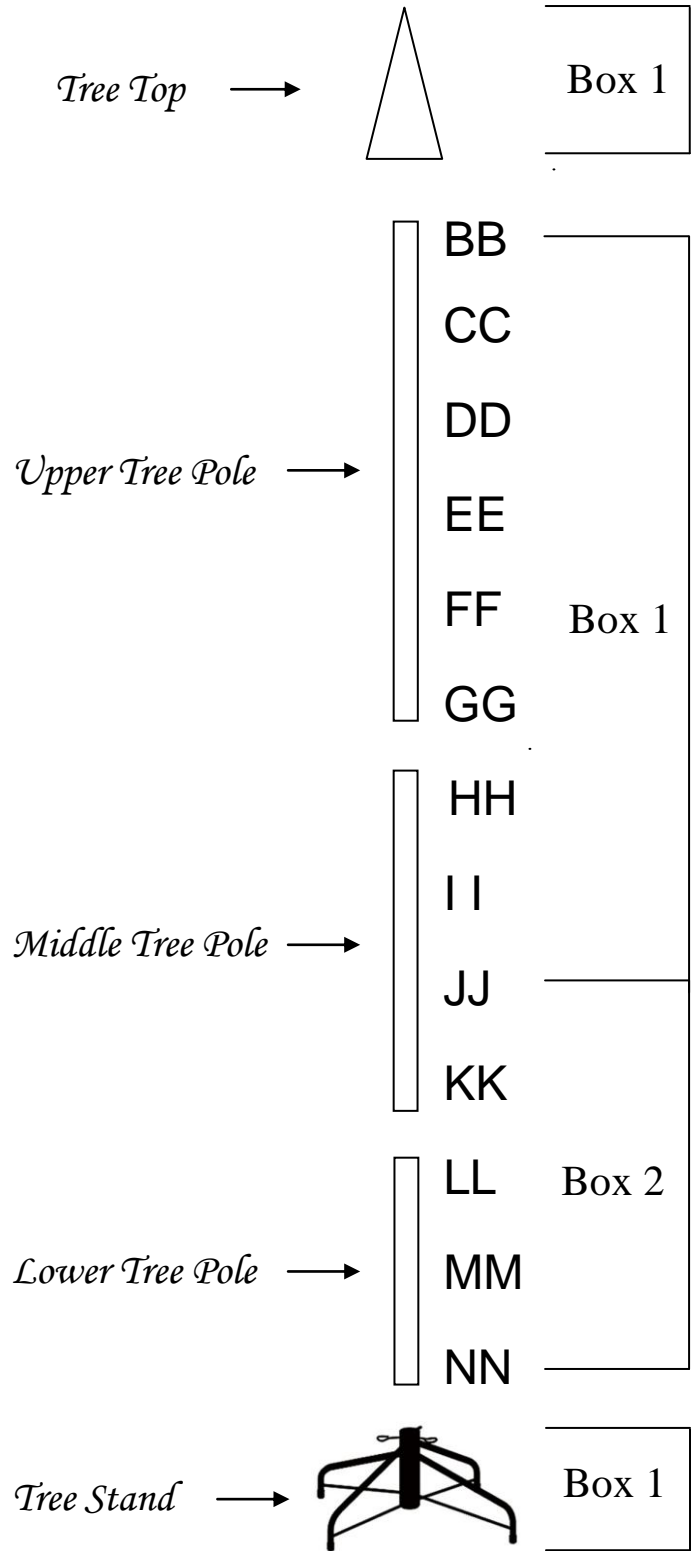

TREE CONSTRUCTION SKETCH