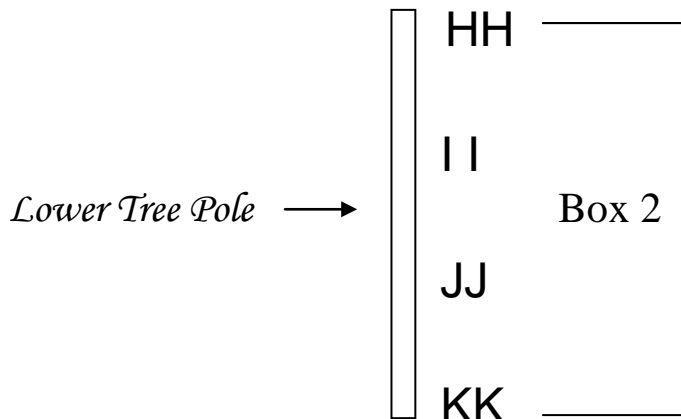

35914

6 FEET (180cm) SMOKY MOUNTAIN HOOK TREE

TOTAL 2 INNER BOXES

Box 1

- 1 - *Tree Top*
- 6 - **BB** *Branches*
- 6 - **CC** *Branches*
- 6 - **DD** *Branches*
- 6 - **EE** *Branches*
- 6 - **FF** *Branches*
- 6 - **GG** *Branches*
- 2 - **HH** *Branches*

Box 2

- 4 - **HH** *Branches*
- 6 - **II** *Branches*
- 6 - **JJ** *Branches*
- 6 - **KK** *Branches*
- 3 - *Tree Poles*
- 1 - *Tree Stand*

TREE CONSTRUCTION SKETCH

This tree can be converted to an alternative

5 FEET (150cm) SMOKY MOUNTAIN HOOK TREE

TREE PARTS REQUIRED

- 1 - *Tree Top*
- 6 - **BB** *Branches*
- 6 - **CC** *Branches*
- 6 - **DD** *Branches*
- 6 - **EE** *Branches*
- 6 - **FF** *Branches*
- 6 - **GG** *Branches*
- 6 - **HH** *Branches*
- 2 - *Tree Poles*
- 1 - *Tree Stand*