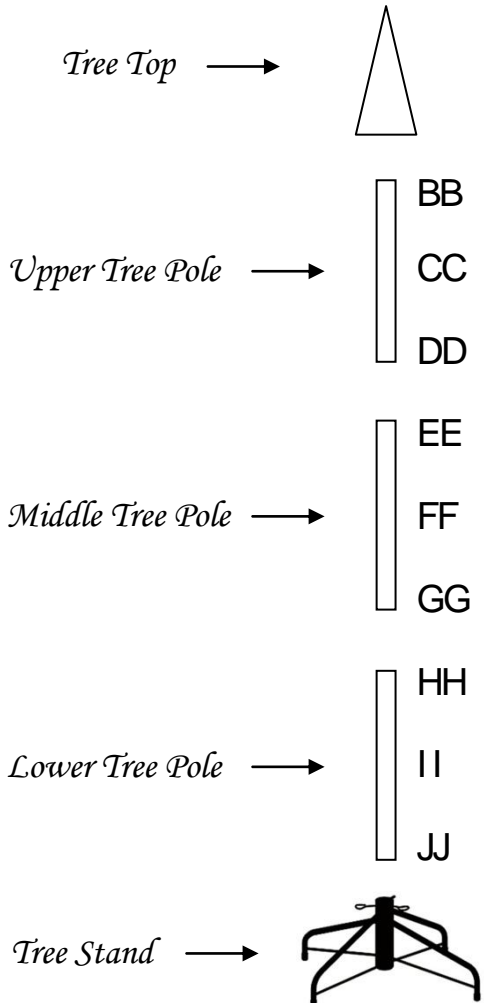

37847

7 FEET (210cm) SLIM PARANA TREE

TREE PARTS REQUIRED

- 1 – *Tree Top*
- 6 – **BB** *Branches*
- 6 – **CC** *Branches*
- 6 – **DD** *Branches*
- 6 – **EE** *Branches*
- 6 – **FF** *Branches*
- 6 – **GG** *Branches*
- 6 – **HH** *Branches*
- 6 – **II** *Branches*
- 6 – **JJ** *Branches*
- 3 – *Tree Poles*
- 1 – *Tree Stand*

TREE CONSTRUCTION SKETCH

This tree can be converted to an alternative

5.5 FEET (165cm) SLIM PARANA TREE

TREE PARTS REQUIRED

- 1** – *Tree Top*
- 6** – **BB** *Branches*
- 6** – **CC** *Branches*
- 6** – **DD** *Branches*
- 6** – **EE** *Branches*
- 6** – **FF** *Branches*
- 6** – **GG** *Branches*
- 2** – *Tree Poles*
- 1** – *Tree Stand*

TREE CONSTRUCTION SKETCH

Tree Top →

Upper Tree Pole →

Lower Tree Pole →

Tree Stand →